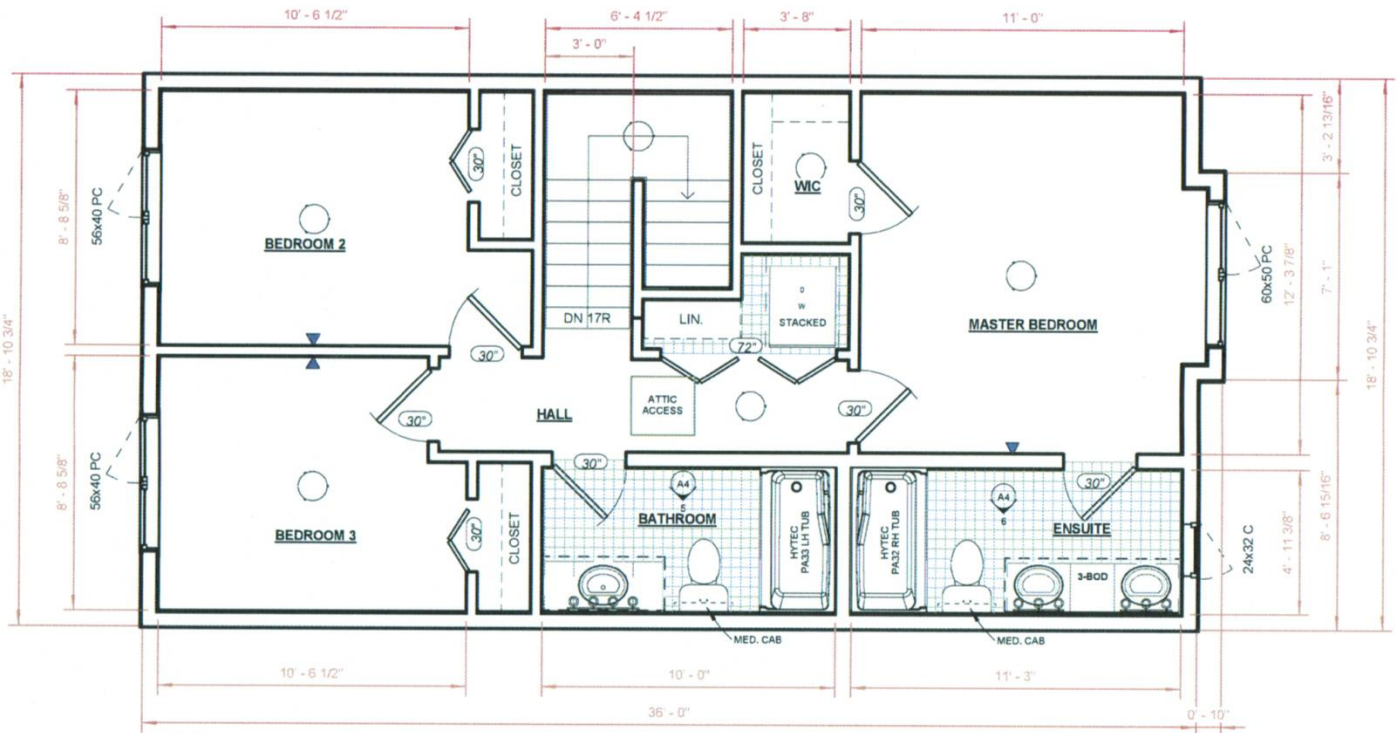

3 Bedroom Unit Floor Plan

MAIN FLOOR AREA: 600 SQ FT
TOTAL AREA: 1286 SQ FT

SECOND FLOOR AREA: 686 SQ FT