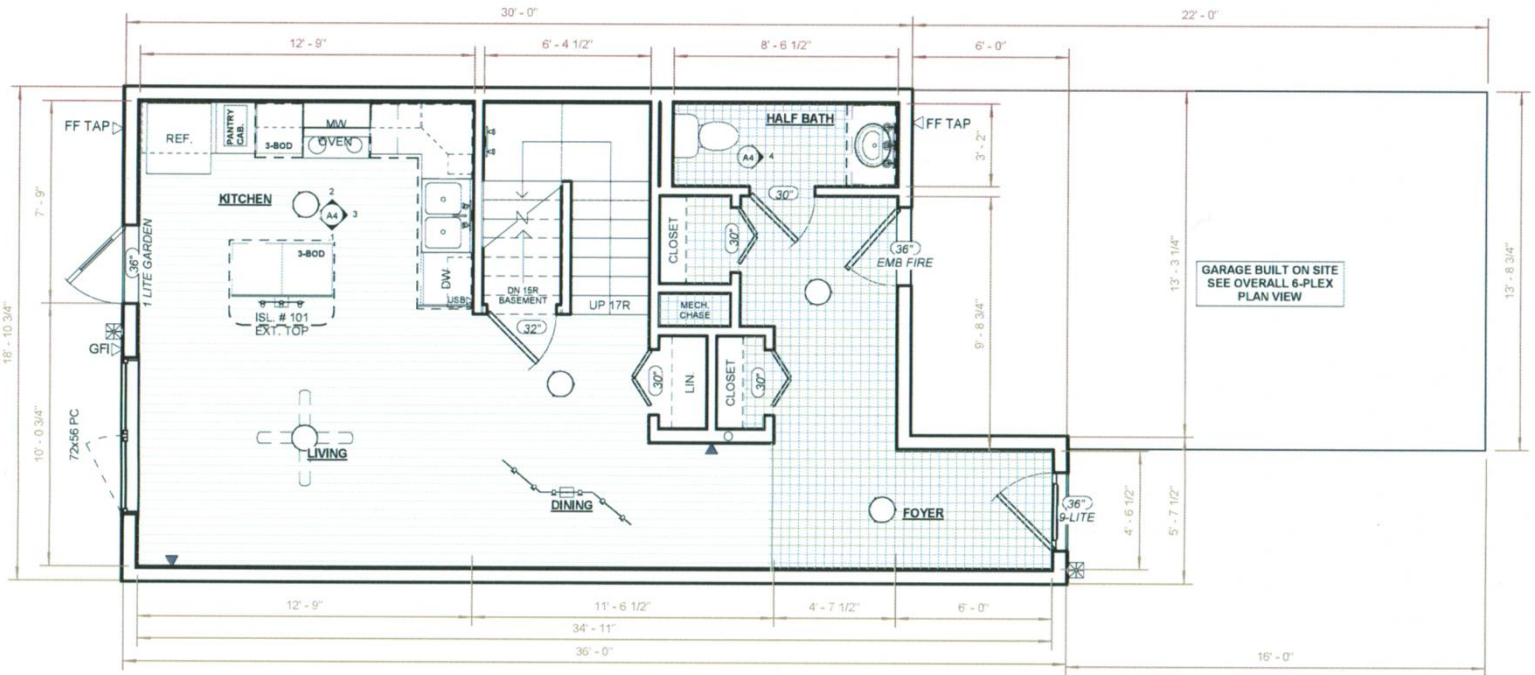

3 Bedroom Unit Floor Plan

MAIN FLOOR AREA: 600 SQ FT
TOTAL AREA: 1286 SQ FT

SECOND FLOOR AREA: 686 SQ FT